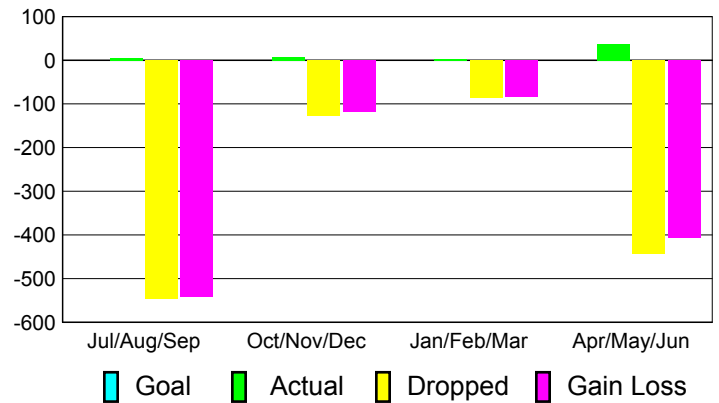

Membership Results 2010-2011

Goal, New, Dropped, Gain/Loss

Comparison of Membership Gain/Loss

Current Year Compared to the Previous Year