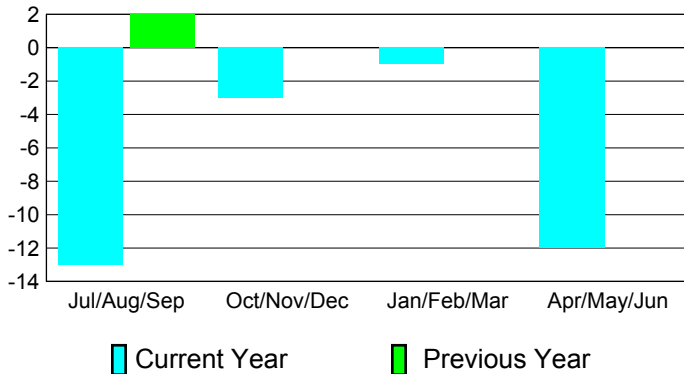

2010-2011 GMT Reports for District (or Undistricted) **District 305 S1**

GMT: **VINOD KHANNA**

Location: **PAKISTAN**

GMT CA: **6**

CLUBS

Club Results
2010-2011

Clubs
2009-2010

Month	New Club Goal	Actual New Clubs	Actual Dropped Clubs	Gain/Loss of Clubs	Gain/Loss of Clubs
Jul/Aug/Sep	0	0	-13	-13	2
Oct/Nov/Dec	0	0	-3	-3	0
Jan/Feb/Mar	0	0	-1	-1	0
Apr/May/June	0	0	-12	-12	0
Totals	0	0	-29	-29	2

Club Results 2010-2011

Goal, New, Dropped, Gain/Loss

Comparison of Club Gain/Loss

Current Year Compared to the Previous Year

YTD Status Quo Clubs 2010-2011

Status Quo Clubs Compared to Status Quo Members

MEMBERSHIP