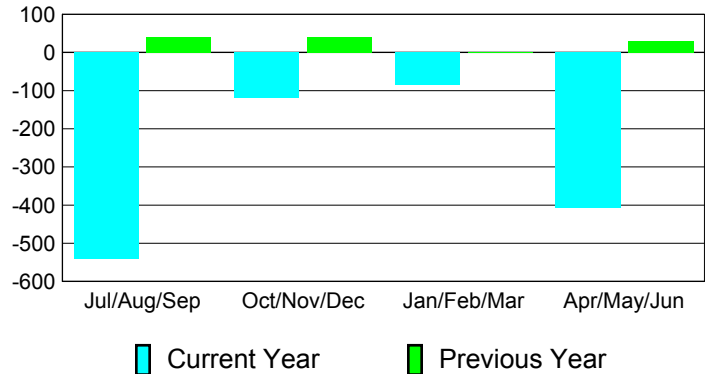

Membership Results
2010-2011

Membership
2009-2010

Month	Net Memb Goal	Actual New Memb	Actual Dropped Memb	Gain/Loss of Memb	Gain/Loss of Memb
Jul/Aug/Sep	0	5	-546	-541	40
Oct/Nov/Dec	0	8	-126	-118	41
Jan/Feb/Mar	0	3	-87	-84	-2
Apr/May/June	0	37	-444	-407	31
Totals	0	53	-1203	-1150	110

Membership Results 2010-2011

Goal, New, Dropped, Gain/Loss

Comparison of Membership Gain/Loss

Current Year Compared to the Previous Year

Gender Comparison 2010-2011

Jul/Aug/Sep

Oct/Nov/Dec

Jan/Feb/Mar

Apr/May/June

Male

Female