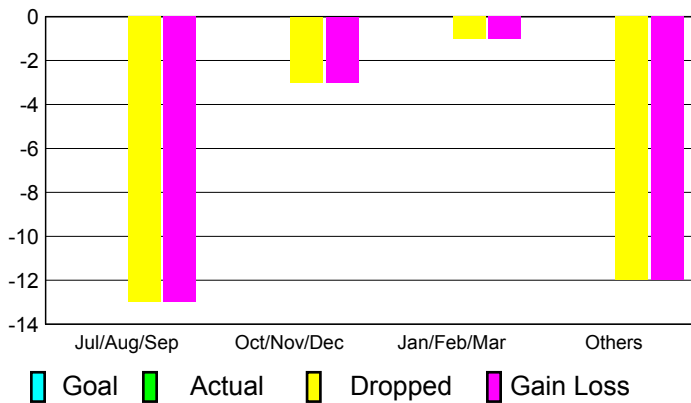

2010-2011 GMT Reports for District (or Undistricted) **District 305 S1**

GMT: **VINOD KHANNA**

Location: **PAKISTAN**

GMT CA: **6**

CLUBS

Club Results
2010-2011

Clubs
2009-2010

Month	New Club Goal	Actual New Clubs	Actual Dropped Clubs	Gain/Loss of Clubs	Gain/Loss of Clubs
Jul/Aug/Sep	0	0	-13	-13	2
Oct/Nov/Dec	0	0	-3	-3	0
Jan/Feb/Mar	0	0	-1	-1	0
Apr/May/June	0	0	-12	-12	0
Totals	0	0	-29	-29	2

Club Results 2010-2011

Goal, New, Dropped, Gain/Loss

Comparison of Club Gain/Loss

Current Year Compared to the Previous Year

YTD Status Quo Clubs 2010-2011

Status Quo Clubs Compared to Status Quo Members

MEMBERSHIP